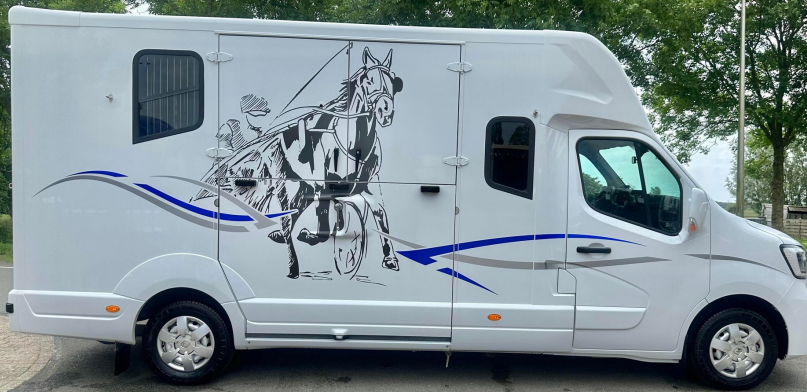

MTM - Renault

49 500 €

General information

Kilometers: 155 000 km

Year: 2020

Layout: Stud

Reference: TO 654

Available: immediately

Contact

BROHIER Quiterie

quiterie.brohier@theault.com

+33233892813

Chassis

Brand of the chassis : Renault

Model of the chassis : Master

Engine (L) : 2,3 L Dci

Type of fuel : Diesel

Year : 2020

Fiscal power : 6 HP

Kilometers : 155000

Cabin : 5 passengers

Equipment :

Technology : Car computer, GPS, Bluetooth

Security : Passenger's airbag

Comfort : Cruise control, Speed limiter

Body work

Number of horses : 2

Horsebox body brand : MTM

Layout : Stud

Year : 2020

Ramp : Lateral

Flooring : Rubber